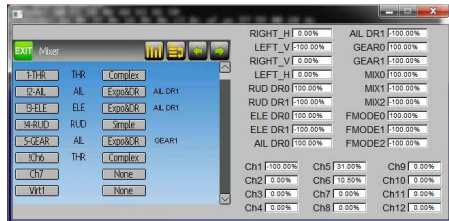

AIL appears as the source for channel 5...

..But it does not appear on the Expo&DR page for that channel:

...But it does appear in the model file.