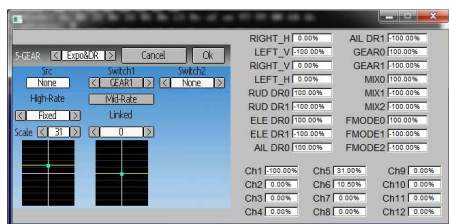

AIL appears as the source for channel 5...

..But it does not appear on the Expo&DR page for that channel:

...But it does appear in the model file.